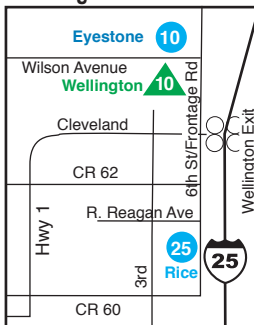

Poudre School District • 2407 LaPorte Avenue • Fort Collins, CO 80521

Map of Schools in Poudre School District

Mountain Schools

See driving directions below

- 18 Livermore, LIVERMORE
- 24 Red Feather, RED FEATHER LAKES
- 28 Stove Prairie, BELLVUE

Wellington Schools

See map below

- 10 Wellington
- 10 Eyestone
- 26 Rice

Mountain Schools (From Fort Collins)

Livermore: Take US-287 N to Laramie, WY (Laporte Bypass); go 16.5 miles to Livermore. Turn left on Red Feather Lakes Road (CR 74E); school is on the right.

Red Feather: Take US-287 N to Laramie, WY (Laporte Bypass); go 16.5 miles to Livermore. Turn left on Red Feather Lakes Road (CR 74E); continue 24 miles; turn slight right onto CR 73C (Creedmore Lakes Road); go .5 miles to school site.

Stove Prairie: Take US-287 N, stay straight to go onto CR-54G/Old US 287. Turn left on CR-52E/Rist Canyon Road. Go 13.2 miles to school site.

Wellington Schools

Timnath Schools