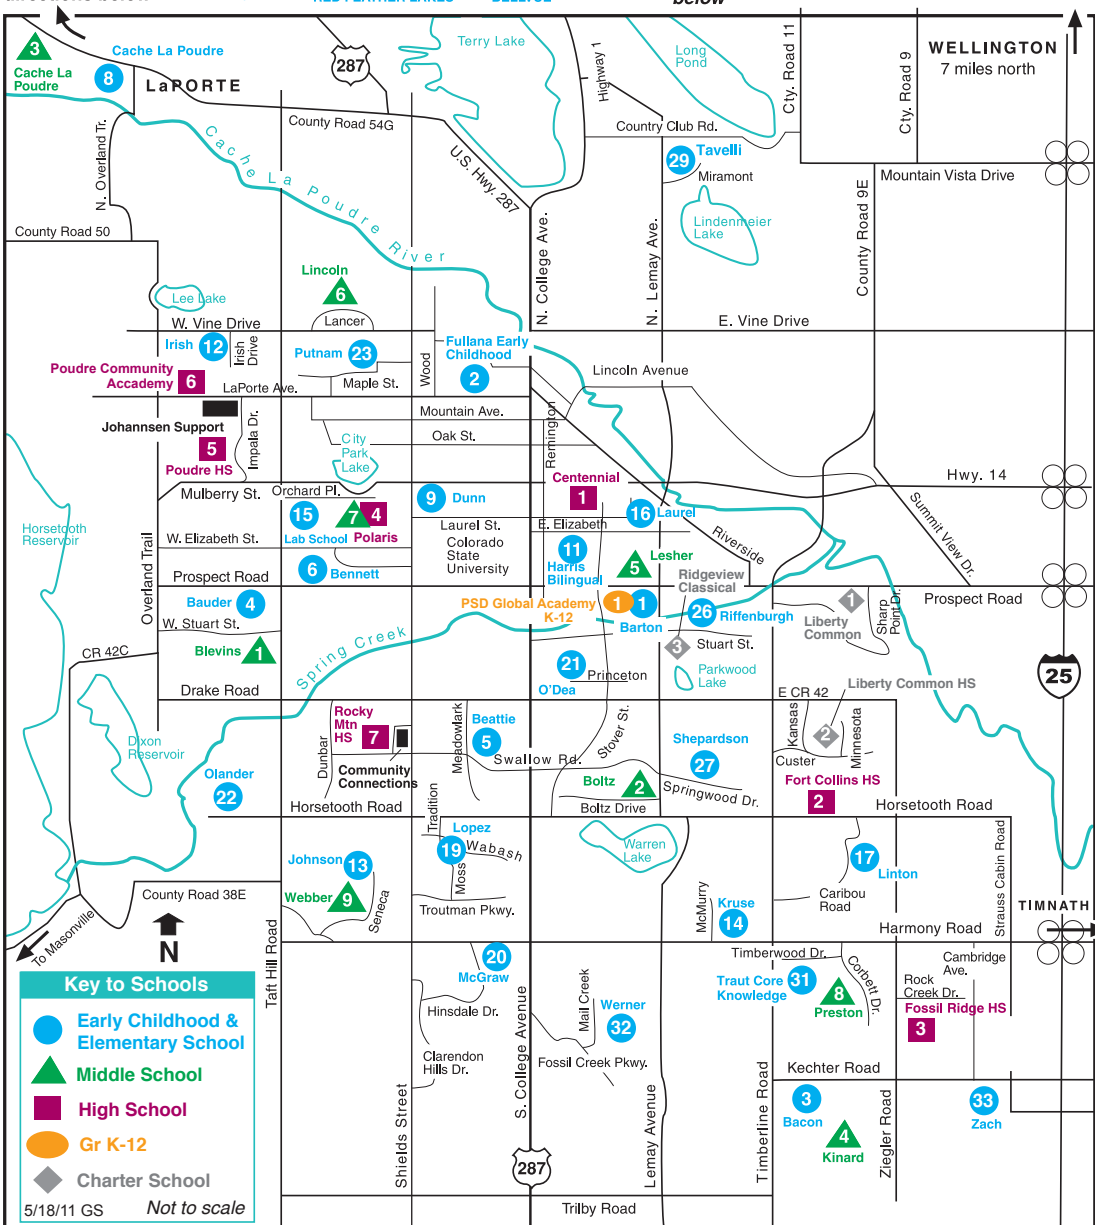

Poudre School District • 2407 LaPorte Avenue • Fort Collins, CO 80521

Map of Schools in Poudre School District

Mountain Schools

See driving directions below

- 18 Livermore, LIVERMORE
- 24 Red Feather, RED FEATHER LAKES
- 28 Stove Prairie, BELLVUE

Wellington Schools

See map below

- 10 Wellington
- 10 Eyestone
- 26 Rice

Mountain Schools (From Fort Collins)

Livermore: Take US-287 N to Laramie, WY (Laporte Bypass); go 16.5 miles to Livermore. Turn left on Red Feather Lakes Road (CR 74E); school is on the right.

Red Feather: Take US-287 N to Laramie, WY (Laporte Bypass); go 16.5 miles to Livermore. Turn left on Red Feather Lakes Road (CR 74E); continue 24 miles; turn slight right onto CR 73C (Creedmore Lakes Road); go .5 miles to school site.

Stove Prairie: Take US-287 N, stay straight to go onto CR-54G/Old US 287. Turn left on CR-52E/Rist Canyon Road. Go 13.2 miles to school site.

Wellington Schools

Timnath Schools