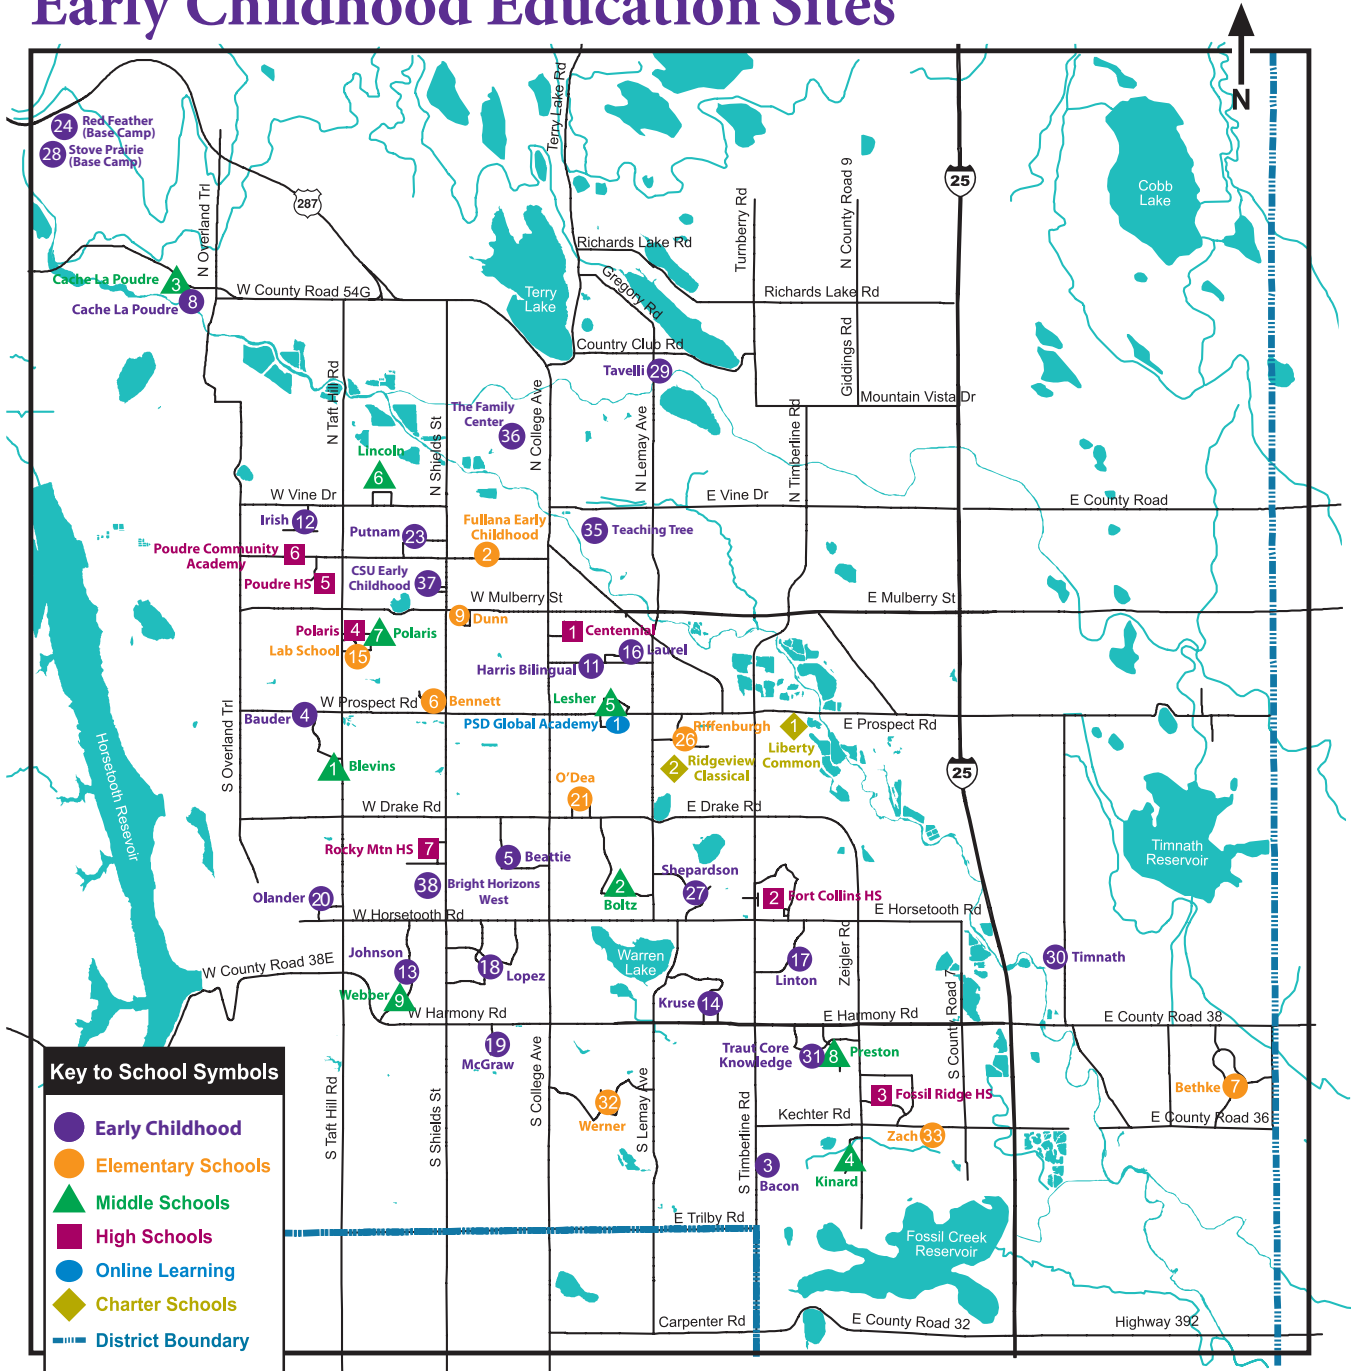

Poudre School District Map of Schools 2019-2020

Early Childhood Education Sites

Elementary Schools with Early Childhood Sites

- 3 Bacon
- 4 Bauder
- 5 Beattie
- 8 Cache La Poudre (CLP)
- 10 Eyestone
- 11 Harris Bilingual
- 12 Irish
- 13 Johnson
- 14 Kruse
- 16 Laurel School of Arts & Technology
- 17 Linton
- 18 Lopez
- 19 McGraw IB World School
- 20 Olander School for Project- Based Learning
- 23 Putnam School of Science
- 24 Red Feather (Base Camp)
- 25 Rice
- 27 Shepardson
- 28 Stove Prairie (Base Camp)
- 29 Tavelli
- 30 Timnath
- 31 Traut Core Knowledge
- 32 Wellington Boys and Girls Club (Base Camp)

Wellington Schools

Community Sites

- 35 Teaching Tree
- 36 The Family Center
- 37 CSU Early Childhood
- 38 Bright Horizons West

Full-day option available at this site