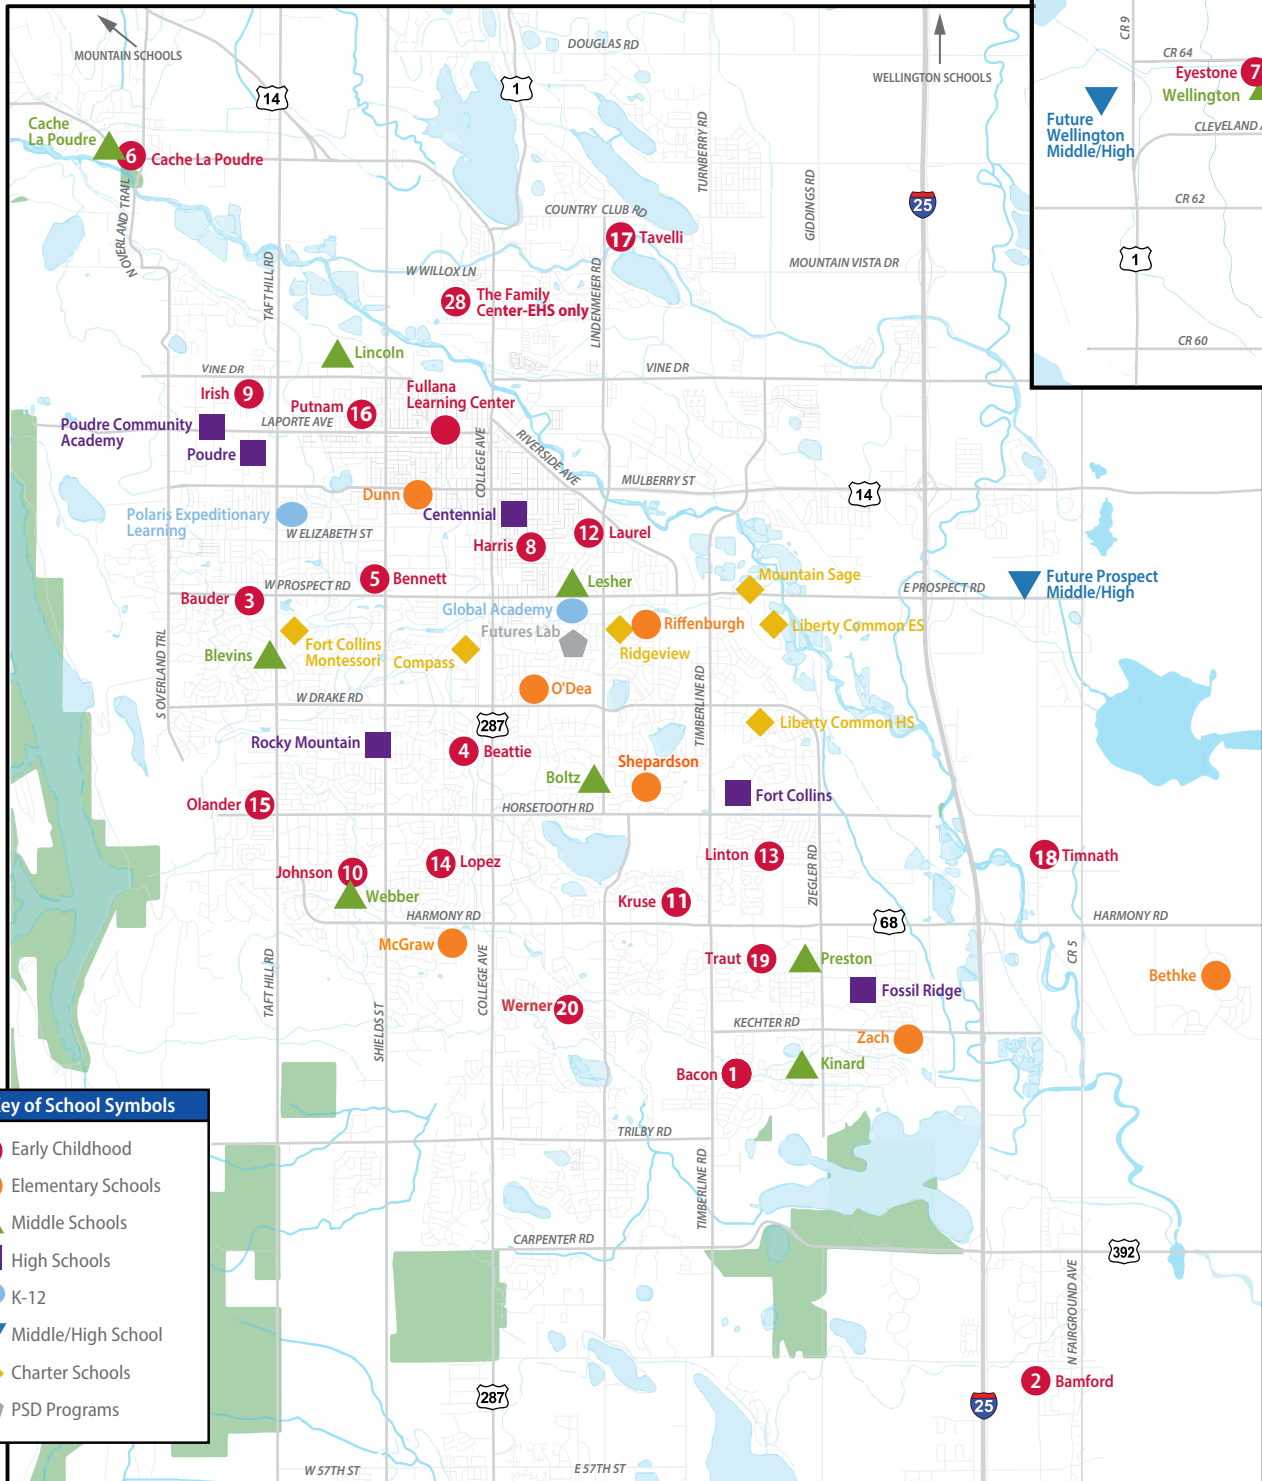

Early Childhood Education Sites

Key of School Symbols

- Early Childhood
- Elementary Schools
- ▲ Middle Schools
- High Schools
- K-12
- ▼ Middle/High School
- ◆ Charter Schools
- PSD Programs

Elementary Schools with Early Childhood Sites * Full-day option available at these sites

- | | | |
|--------------------|-------------|------------|
| 1 Bacon* | 9 Irish* | 16 Putnam* |
| 2 Bamford* | 10 Johnson* | 17 Tavelli |
| 3 Bauder* | 11 Kruse* | 18 Timnath |
| 4 Beattie* | 12 Laurel | 19 Traut |
| 5 Bennett* | 13 Linton* | 20 Werner* |
| 6 Cache La Poudre* | 14 Lopez* | |
| 7 Eyestone* | 15 Olander* | |
| 8 Harris* | | |